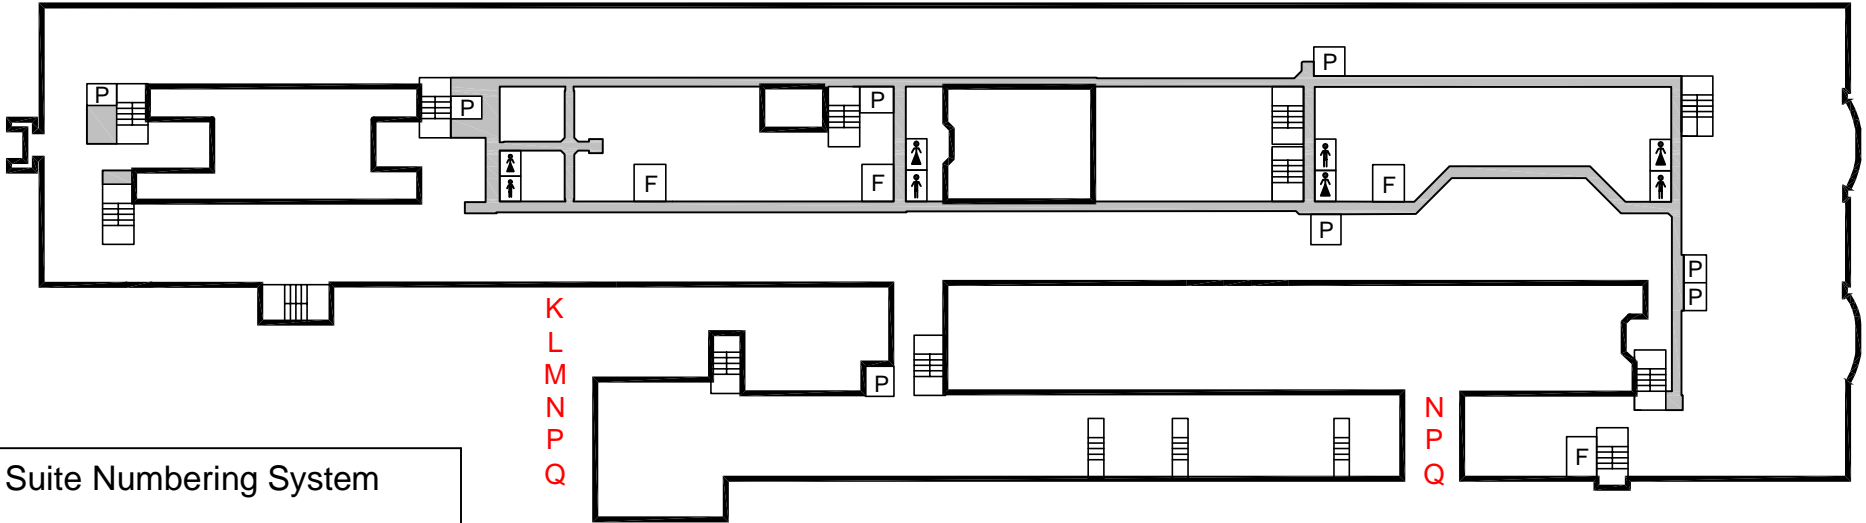

COMMUTER RAIL

EAST DRIVE

266 260 255 250 245 240 235 230 225 220 215 210 207 201

A  
B  
C  
D  
E  
F  
G  
H  
J

A  
B  
C  
D  
E  
F  
G  
H  
J  
K  
L  
M  
N  
P  
Q

CENTER DRIVE

### Suite Numbering System

**207-L**

Represents Floor #  $\uparrow$

Represents the bay # (North/South)  $\uparrow$

Represents the bay letter (East/West)  $\uparrow$

#### KEY

- Building Entrance
- Elevator - Passenger
- Egress Stair
- Restrooms